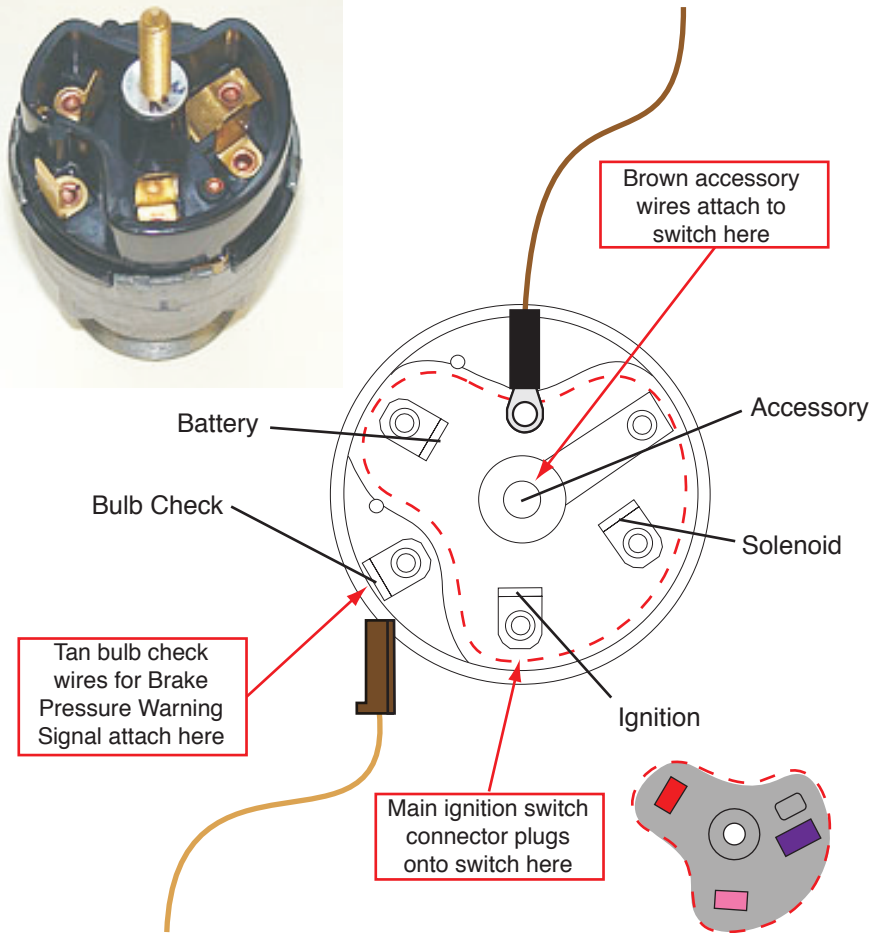

Watch our "Tech Tips" Video to help with your installation.  
<http://www.youtube.com/watch?v=2KtpWvDRdFk>

PART #

**510053**

DESCRIPTION:

Ignition Switch  
 Classic Update Series

92968930 instruction sheet rev 4.0 7/16/2018

www.americanautowire.com 856-933-0801

Watch our "Tech Tips" Video to help with your installation.  
<http://www.youtube.com/watch?v=2KtpWvDRdFk>

PART #

**510053**

DESCRIPTION:

Ignition Switch  
 Classic Update Series